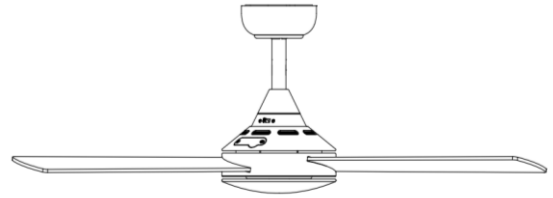

## 3 Blade, 52" Sweep

#### Dimensions

- Height: 12.50" (lowest point)
- Blade Drop: 11.10" (bottom of blade)
- Canopy: 12° max. slope  
(38° max. sloped ceiling canopy optional)